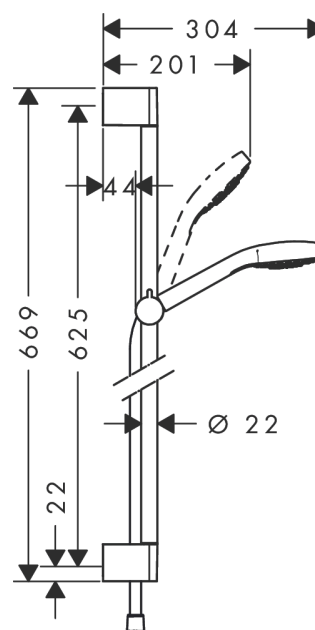

Croma Select E

Shower set 1jet EcoSmart 9 l/min with shower bar 65 cm

Surfaces: **White/Chrome** Article Number: **26585400**

Description

product features

- consists of: hand shower, shower bar, shower hose, slider
- spray type: Rain
- pivot connectors prevent hose from tangling
- slide inclination angle can be adjusted by 45°
- maximum flow rate at 0.3 MPa: 9 l/min
- chrome-plated wall supports of plastic

Technology

Product image

Scale drawing

Flowchart

The consumption was measured in combination with the appropriate fittings (thermostat/mixer/ in-wall valve) to reflect actual application in practice.

Croma Select E
Shower set 1jet EcoSmart 9 l/min with shower bar 65 cm
Surfaces: **White/Chrome** Article Number: **26585400**