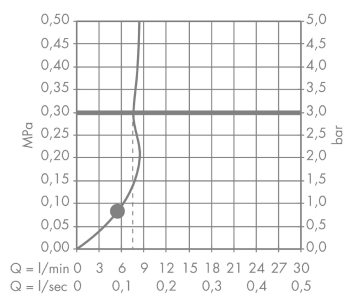

Croma Select E

Shower set 1jet EcoSmart 9 l/min with shower bar 65 cm

Surfaces: **White/Chrome** Article Number: **26585400**

Description

product features

- consists of: hand shower, shower bar, shower hose, slider
- spray type: Rain
- pivot connectors prevent hose from tangling
- slide inclination angle can be adjusted by 45°
- maximum flow rate at 0.3 MPa: 9 l/min
- chrome-plated wall supports of plastic

Technology

Product image

Scale drawing

Flowchart

The consumption was measured in combination with the appropriate fittings (thermostat/mixer/ in-wall valve) to reflect actual application in practice.

Croma Select E
Shower set 1jet EcoSmart 9 l/min with shower bar 65 cm
Surfaces: **White/Chrome** Article Number: **26585400**